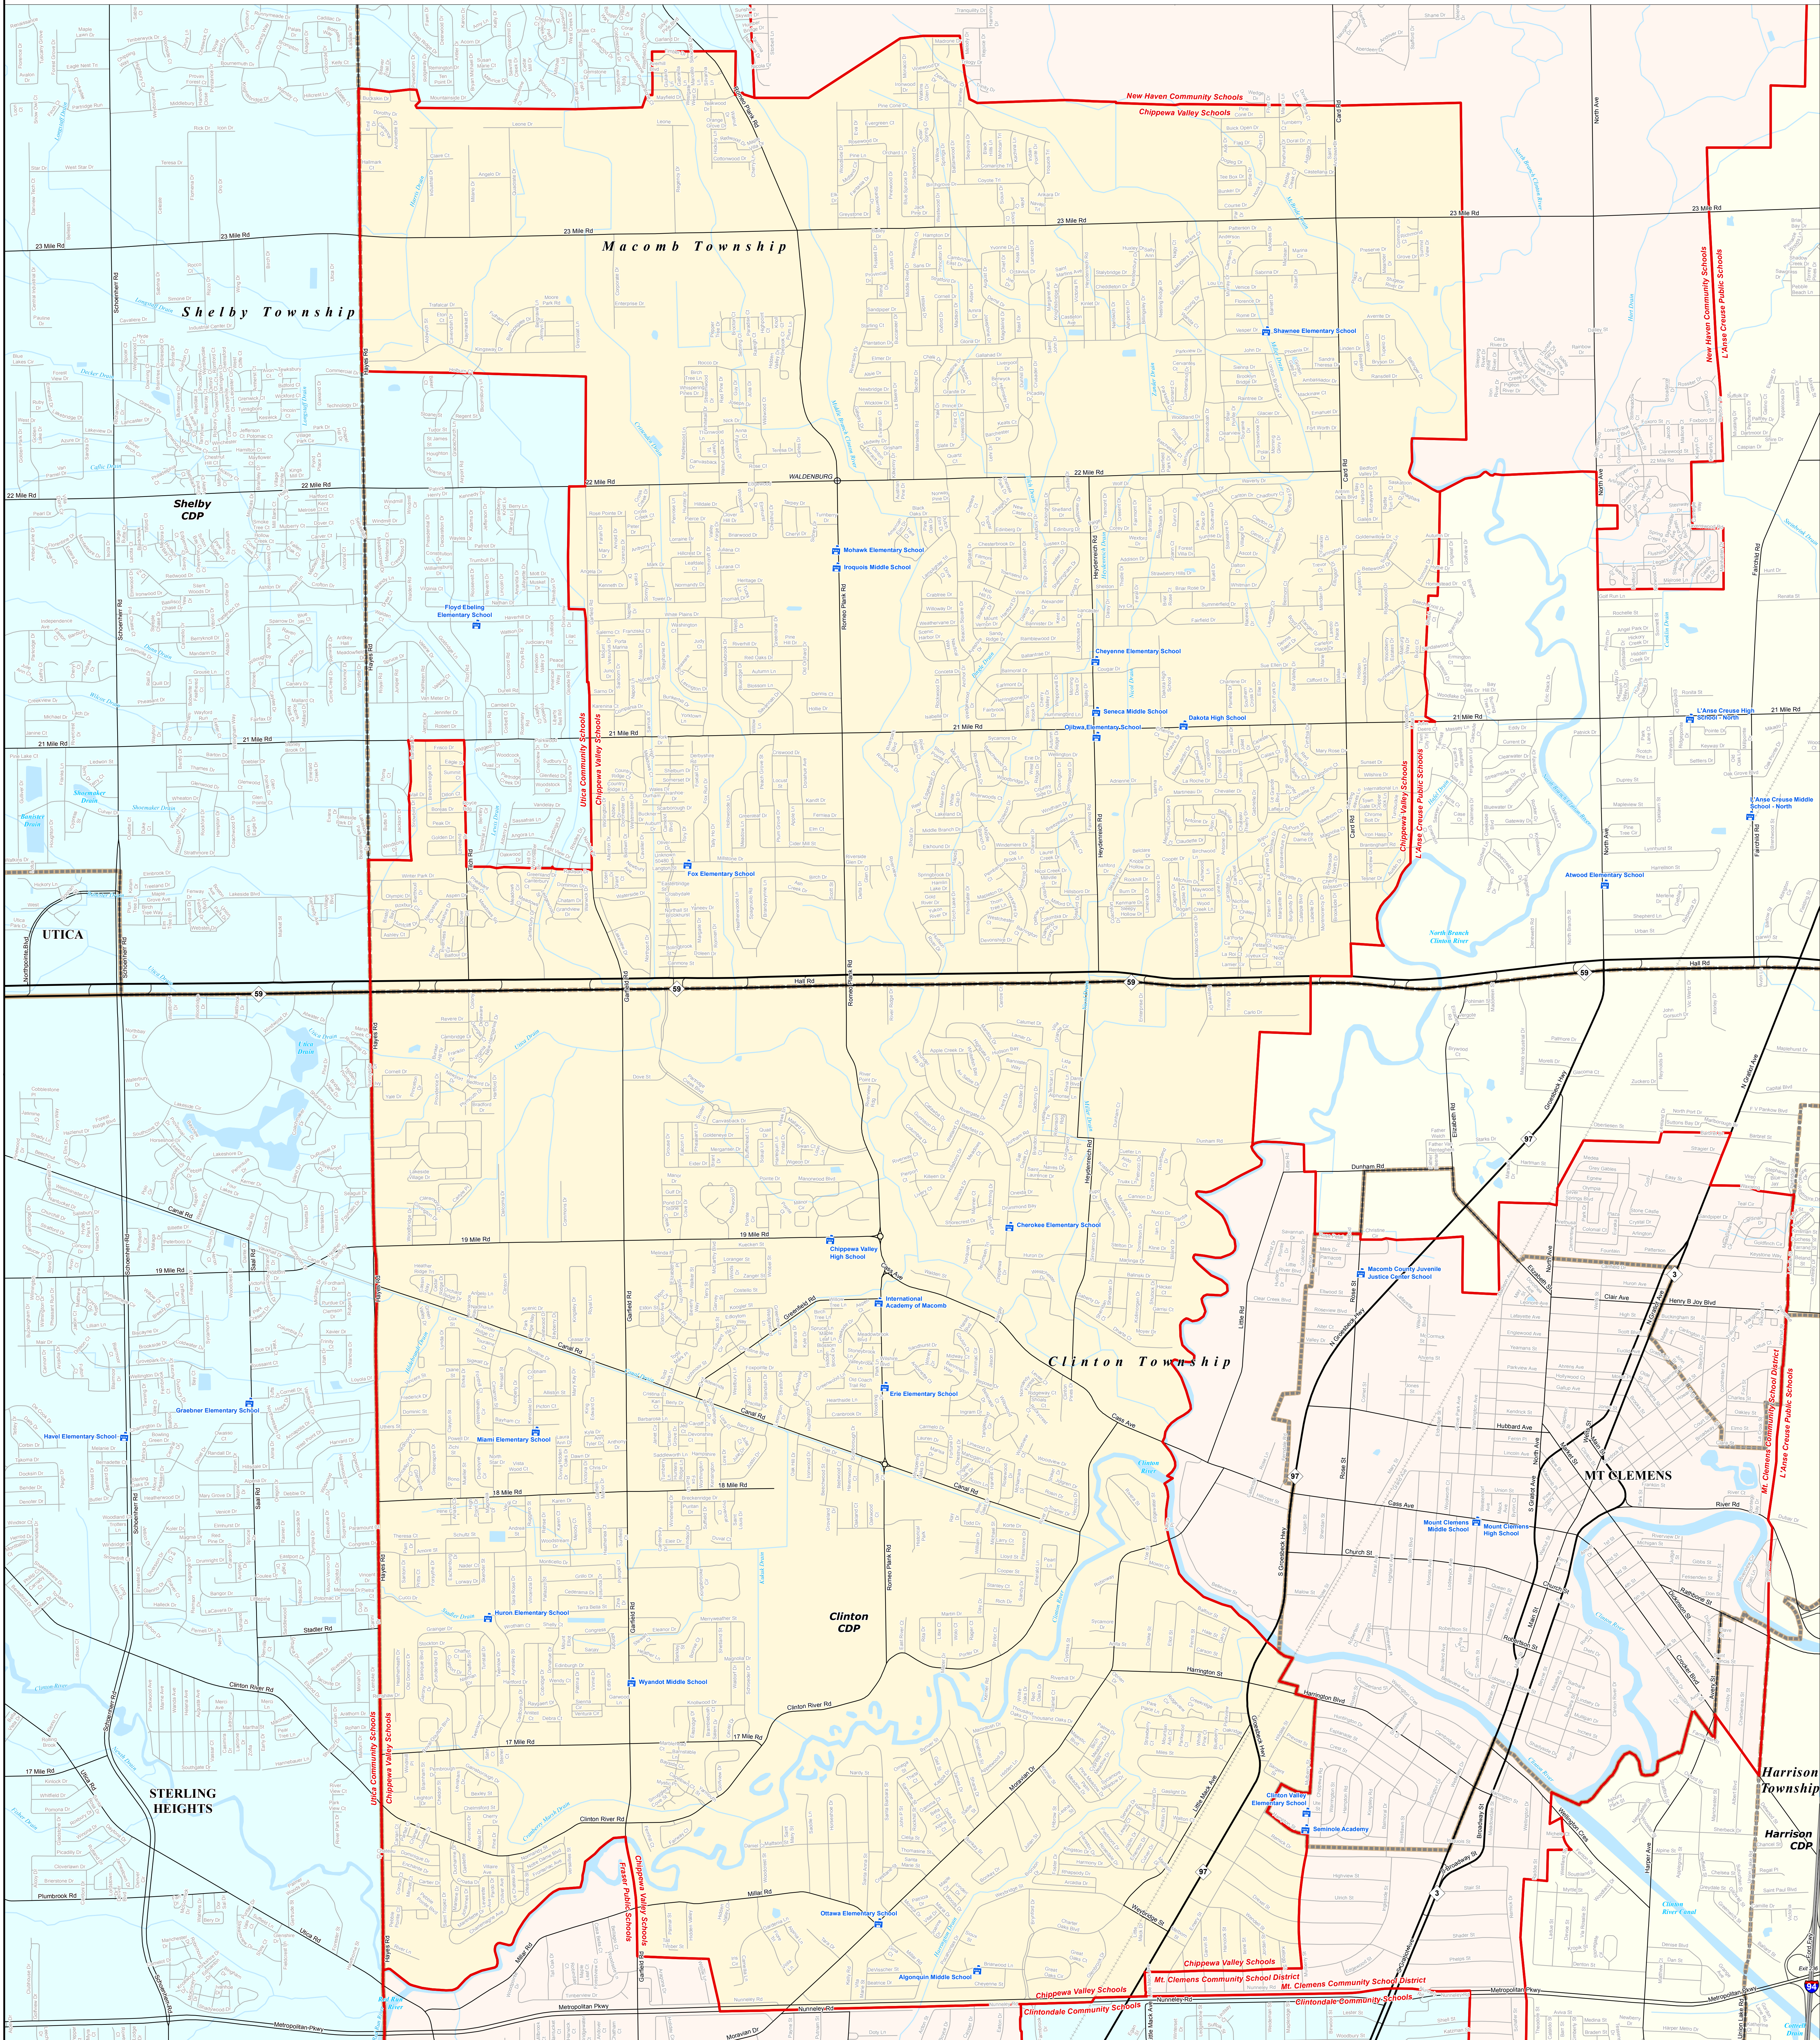

CHIPPEWA VALLEY SCHOOLS

Macomb ISD

*Note: Non K-12 School Districts identified with Asterisk (*) in Name

11/14/13

Legend	
School District	School
County	Unincorporated Place
City	Water Feature
Township	River, Stream, or Drain
Village	Railroad
Census Designated Place	Freeway
	Primary Road
	Local Road

Source: Michigan Geographic Framework, v13a